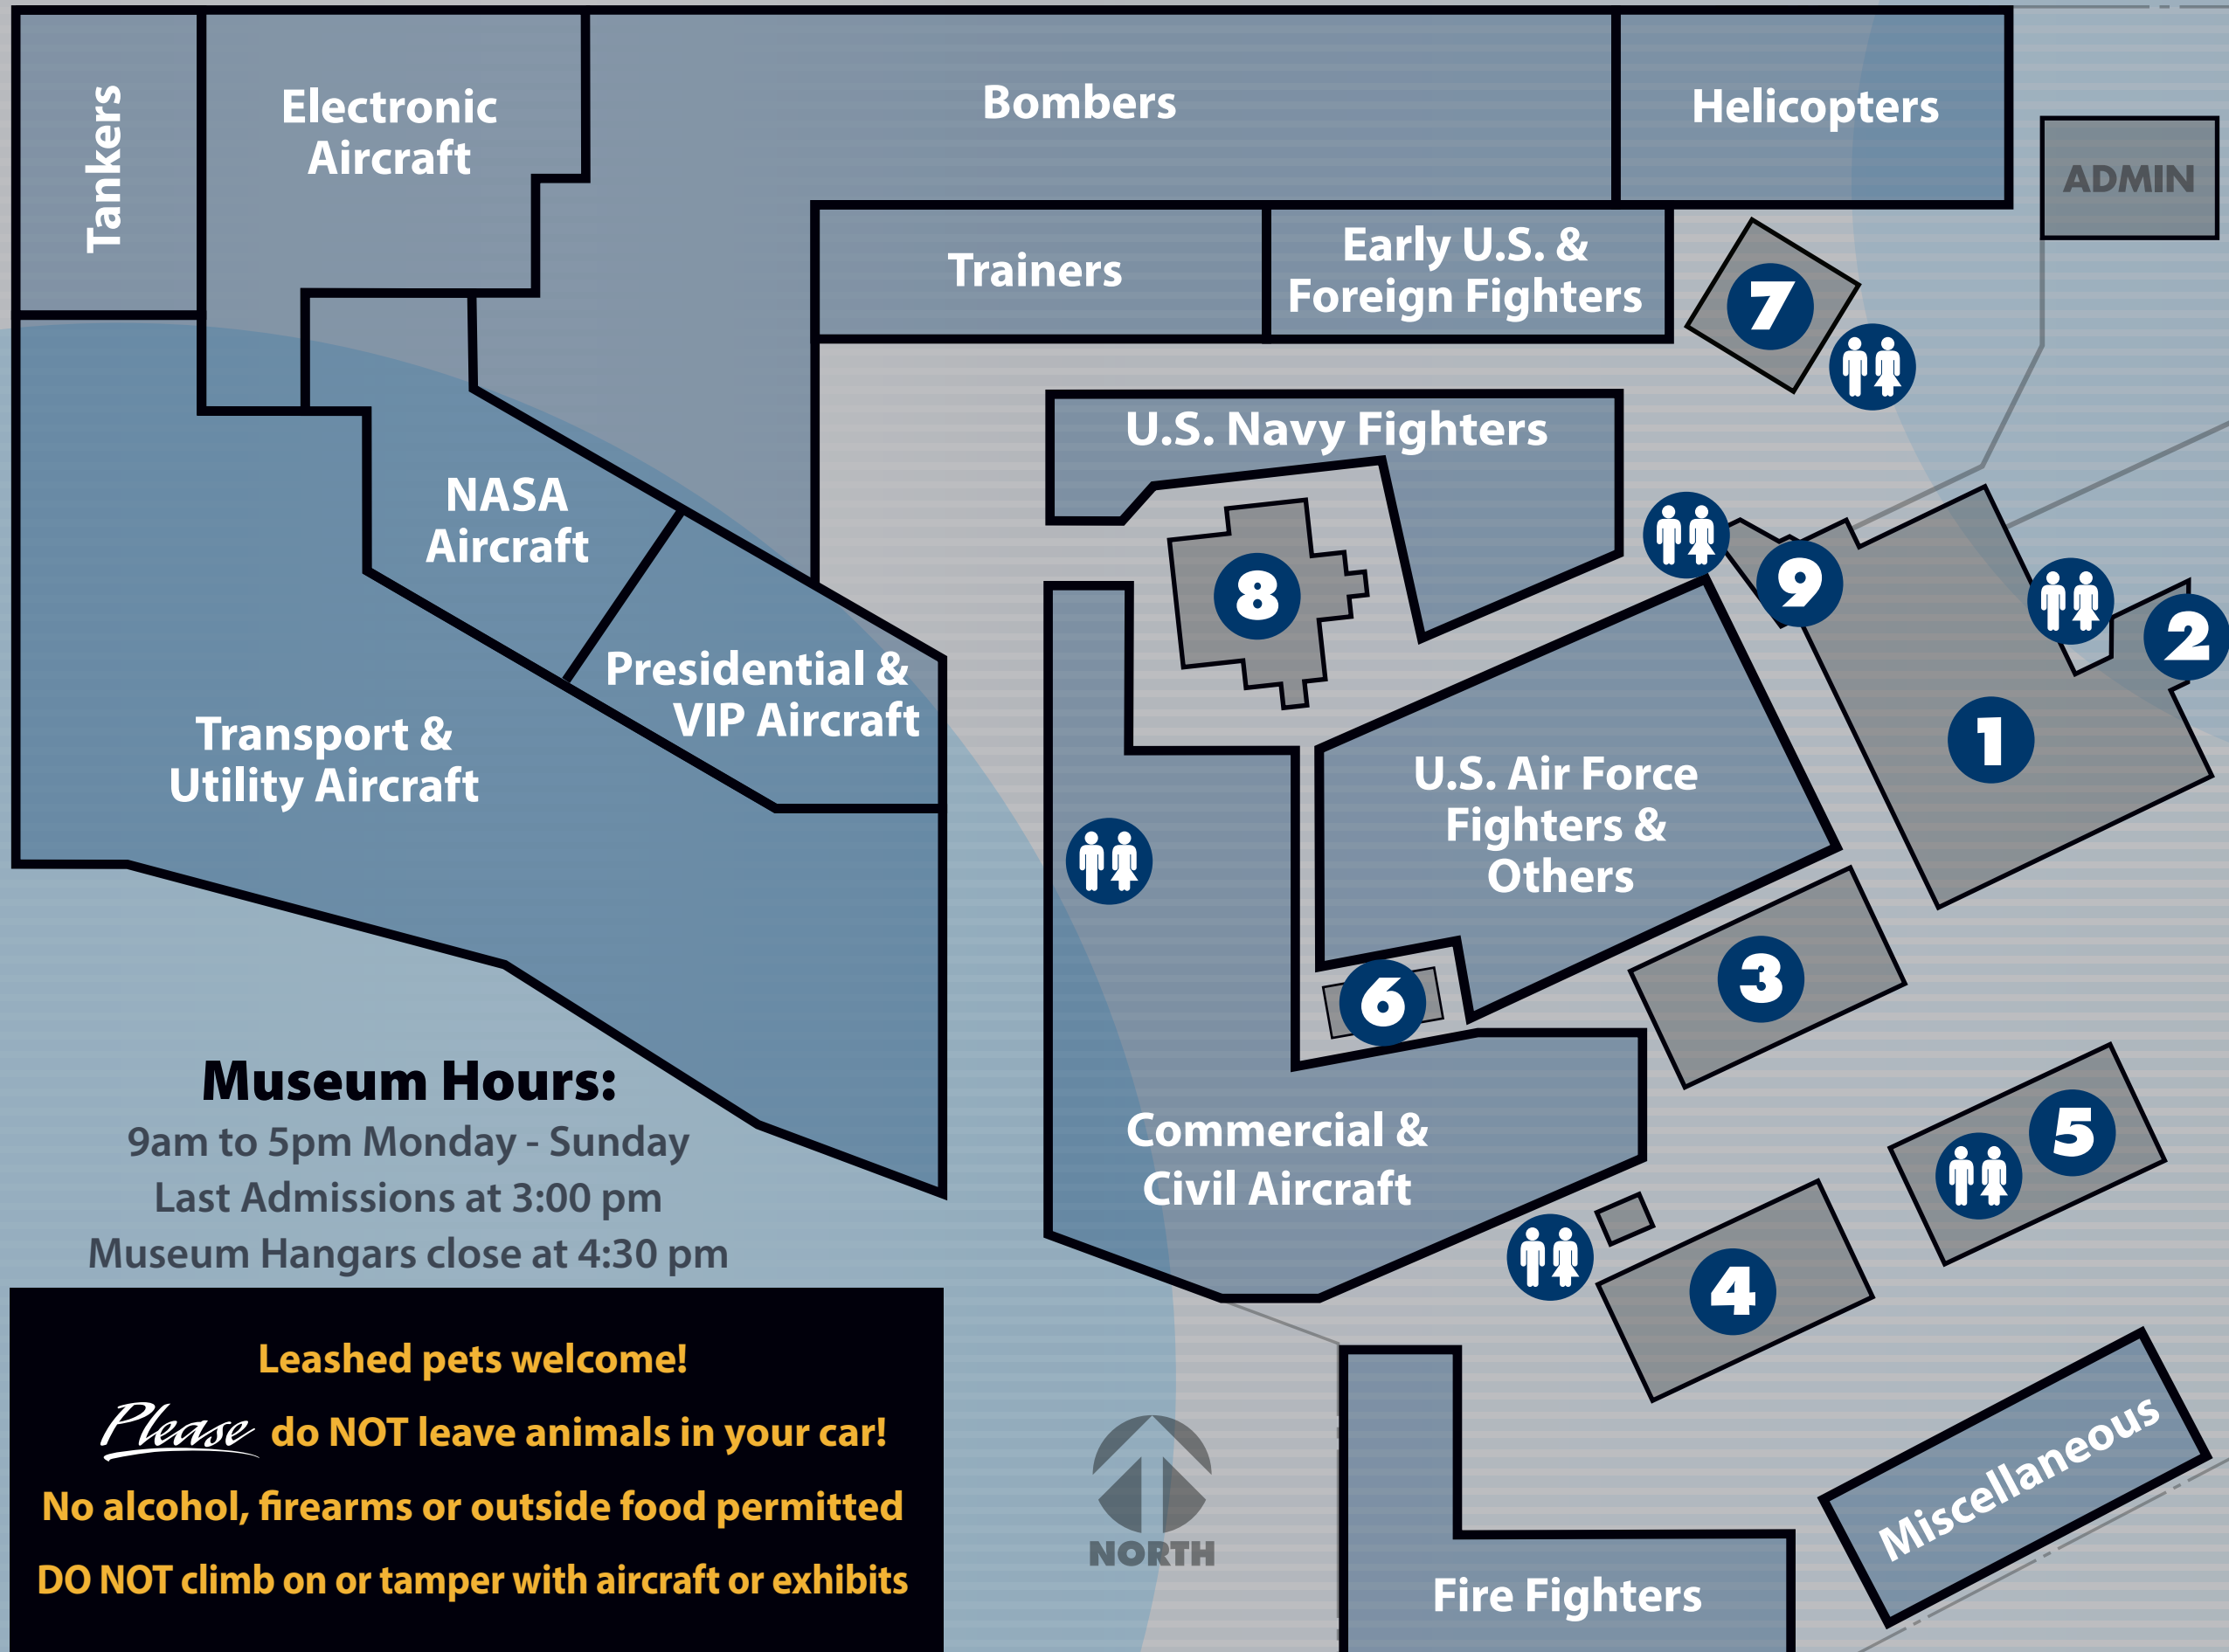

Aircraft Located On Grounds

PIMA AIR & SPACE MUSEUM

Detailed Information for Hangars & Shops on Reverse Side

- 1** Hangar 1
- 2** Museum Store
- 3** Hangar 3
- 4** Hangar 4
- 5** Hangar 5
- 6** Restoration
- 7** Space Gallery
- 8** 390th Museum
- 9** Flight Grill
- Restrooms

Museum Hours:

9am to 5pm Monday - Sunday
 Last Admissions at 3:00 pm
 Museum Hangars close at 4:30 pm

Leashed pets welcome!
Please **do NOT leave animals in your car!**
No alcohol, firearms or outside food permitted
DO NOT climb on or tamper with aircraft or exhibits